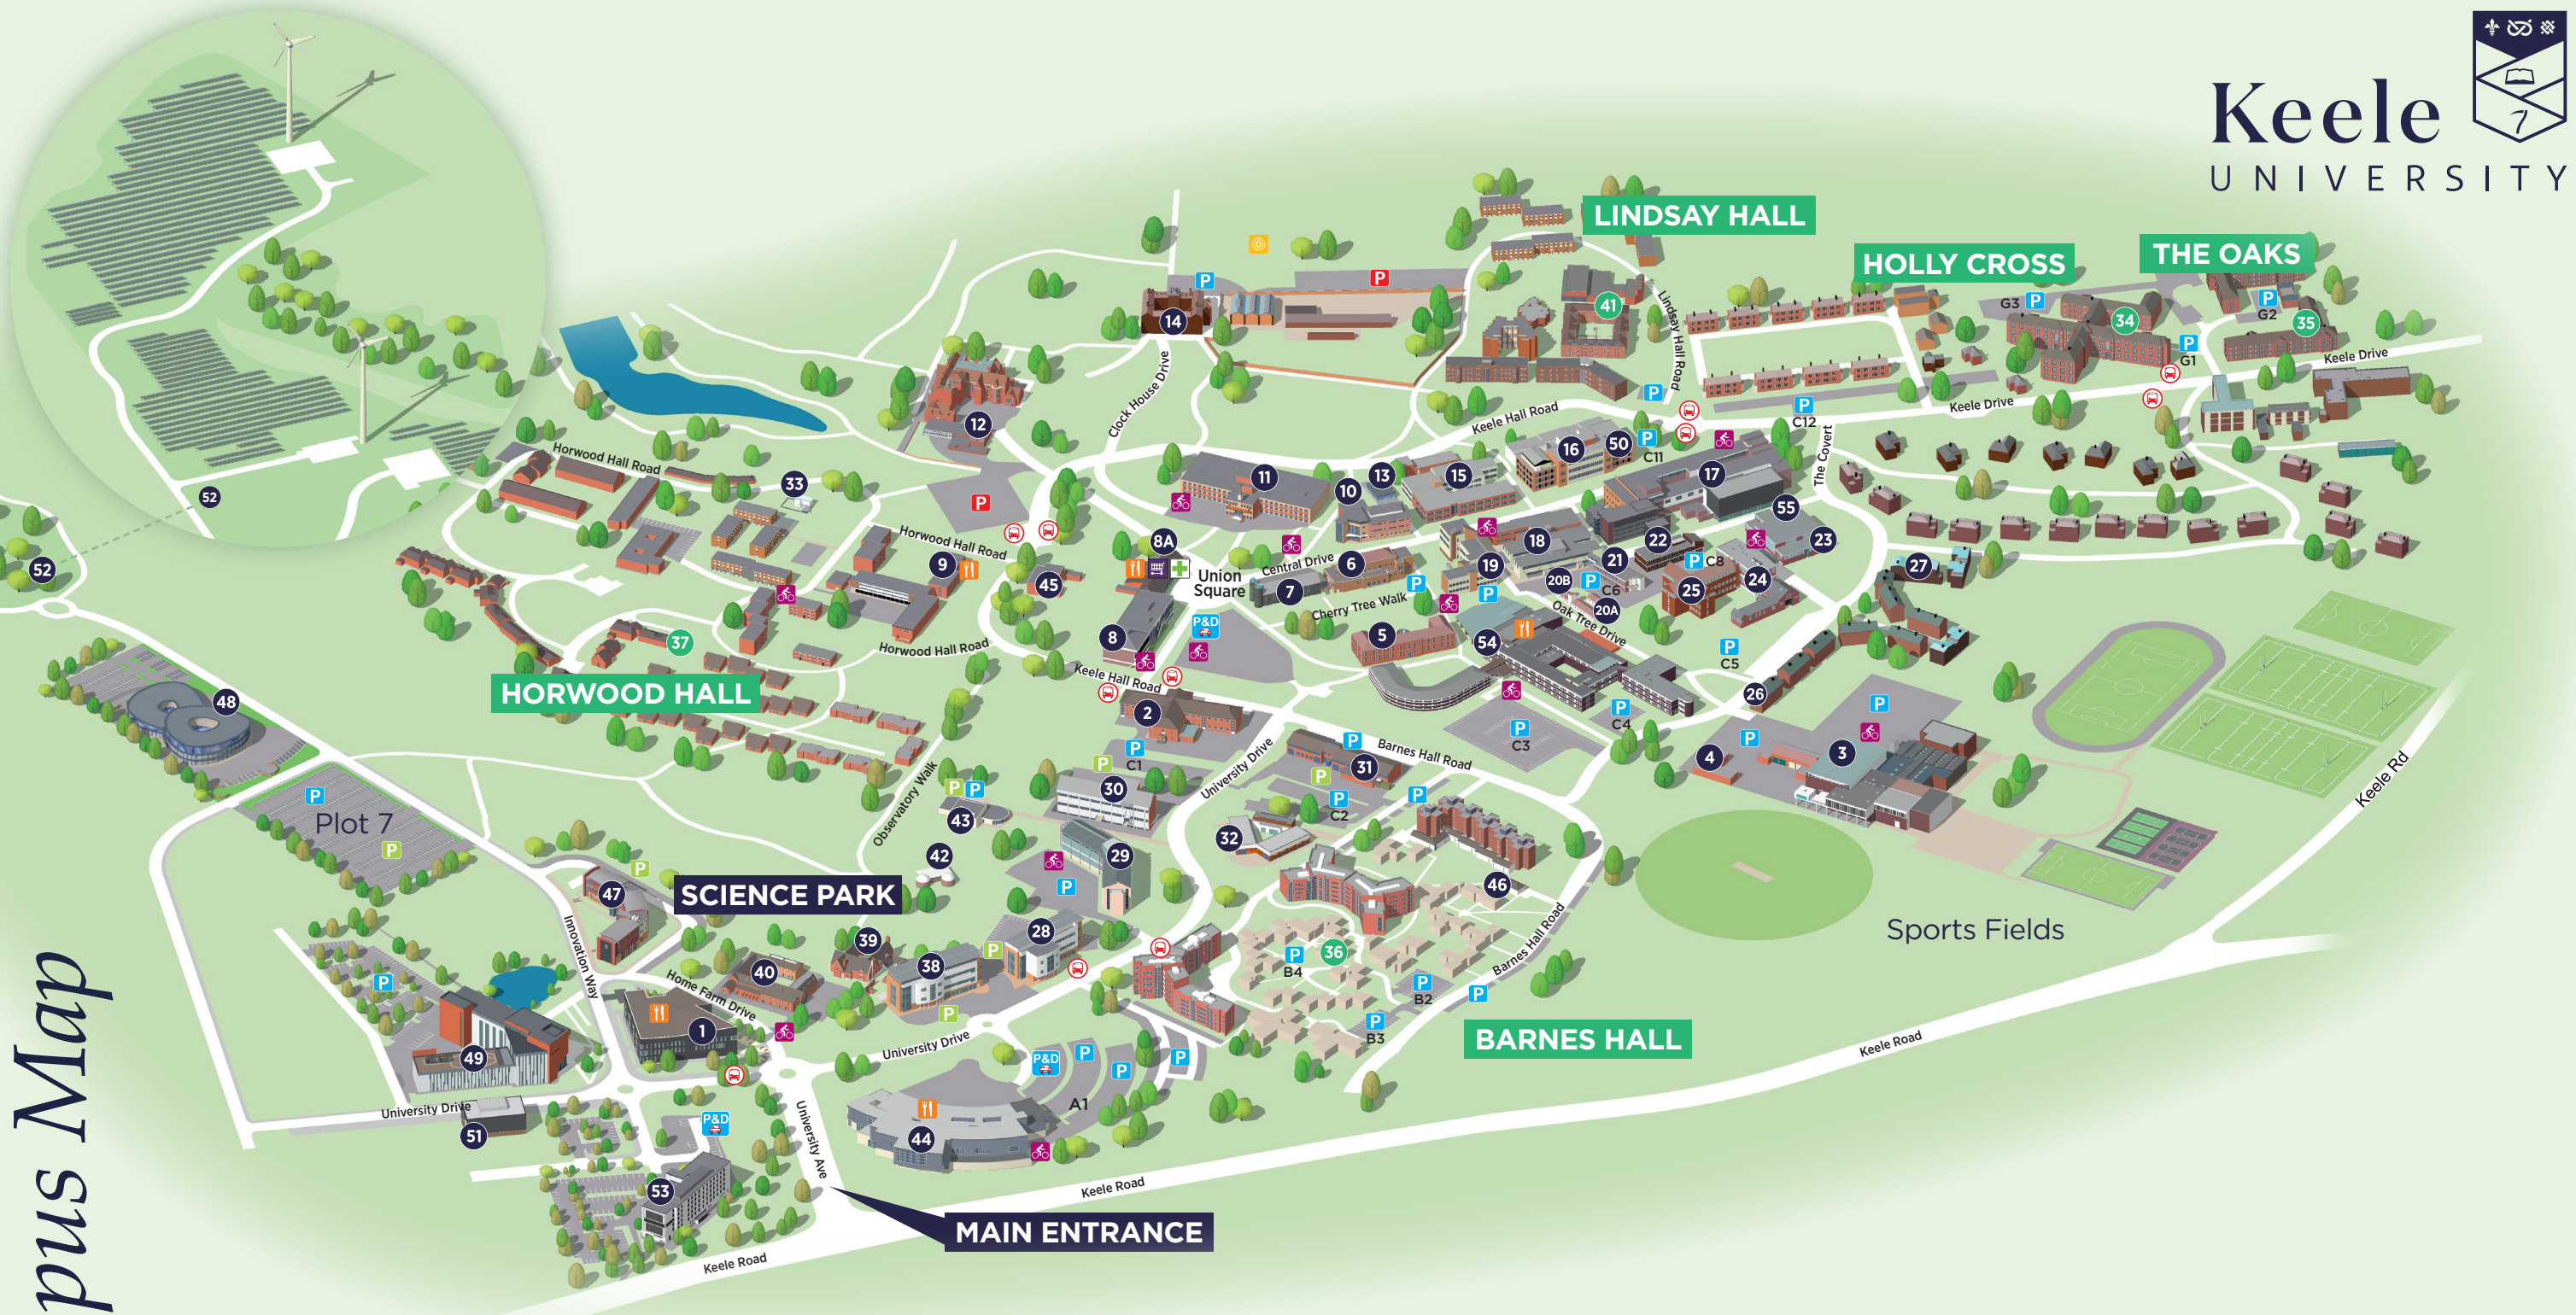

*Keele Campus Map*

**Key**

-  Pay and Display Car Park
-  Permit Car Park
-  Event Permit Car Park
-  Science Park Permit Car Park
-  Bicycle Racks
-  Bus Stop
-  Catering Facilities
-  Pharmacy
-  Shops and Post Office
-  Memorial Garden

**Campus Key Index**

	<b>Enquiries</b>	<b>Ref</b>		<b>Ref</b>		<b>Ref</b>	<b>Science Park</b>	<b>Ref</b>	<b>Student Residence/Hotel</b>	<b>Ref</b>
	University Reception (IC6).....	1	David Weatherhall.....	44	Post Room.....	55	Alliance Medical.....	43	Barnes Hall.....	36
	24 Hour Security (Sustainability Hub).....	40	Dorothy Hodgkin.....	18	Prosthetics and Orthotics.....	18	Home Farm – Sustainability Hub.....	40	Courtyard by Marriott Hotel.....	53
	University Postroom (Media).....	23	Health Centre.....	33	Nicola Eddison Workshop.....	13	IC1 (Innovation Centre 1).....	30	Holly Cross.....	34
			Hornbeam.....	19	Science Learning Centre.....	21	IC2 (Innovation Centre 2).....	29	Horwood Hall.....	37
			Horwood Energy Centre.....	45	Shops, Pharmacy.....	8A	IC5 (Innovation Centre 5).....	47	Lindsay Hall.....	41
			Huxley.....	16	Sports Centre.....	3	IC6 (Innovation Centre 6).....	1	The Oaks.....	35
			Islamic Centre.....	46	Students' Union.....	8	IC7 (Innovation Centre 7).....	51		
			Jack Ashley.....	22	Sustainability Hub, Home Farm.....	40	Low Carbon Energy Generation Park.....	52		
			Keele Business School (KBS).....	1	Tawney.....	5	MEDIC3 (Innovation Centre 3).....	28		
			Keele Hall.....	12	The Covert 41.....	26	MEDIC4 (Innovation Centre 4).....	38		
			Lennard-Jones Laboratories.....	17	The Covert 50/60.....	27	Nova Centre.....	39		
			Library & IT Services.....	11	KPA Club House.....	9	Stephenson (Cobra).....	31		
			Mackay.....	25	Walter Moberly.....	6	Caudwell Children.....	48		
			Media.....	23	William Emes.....	4				
			Nursery.....	32	William Smith.....	15				
			Observatory (Space).....	42	Harper Keele Veterinary School.....	49				